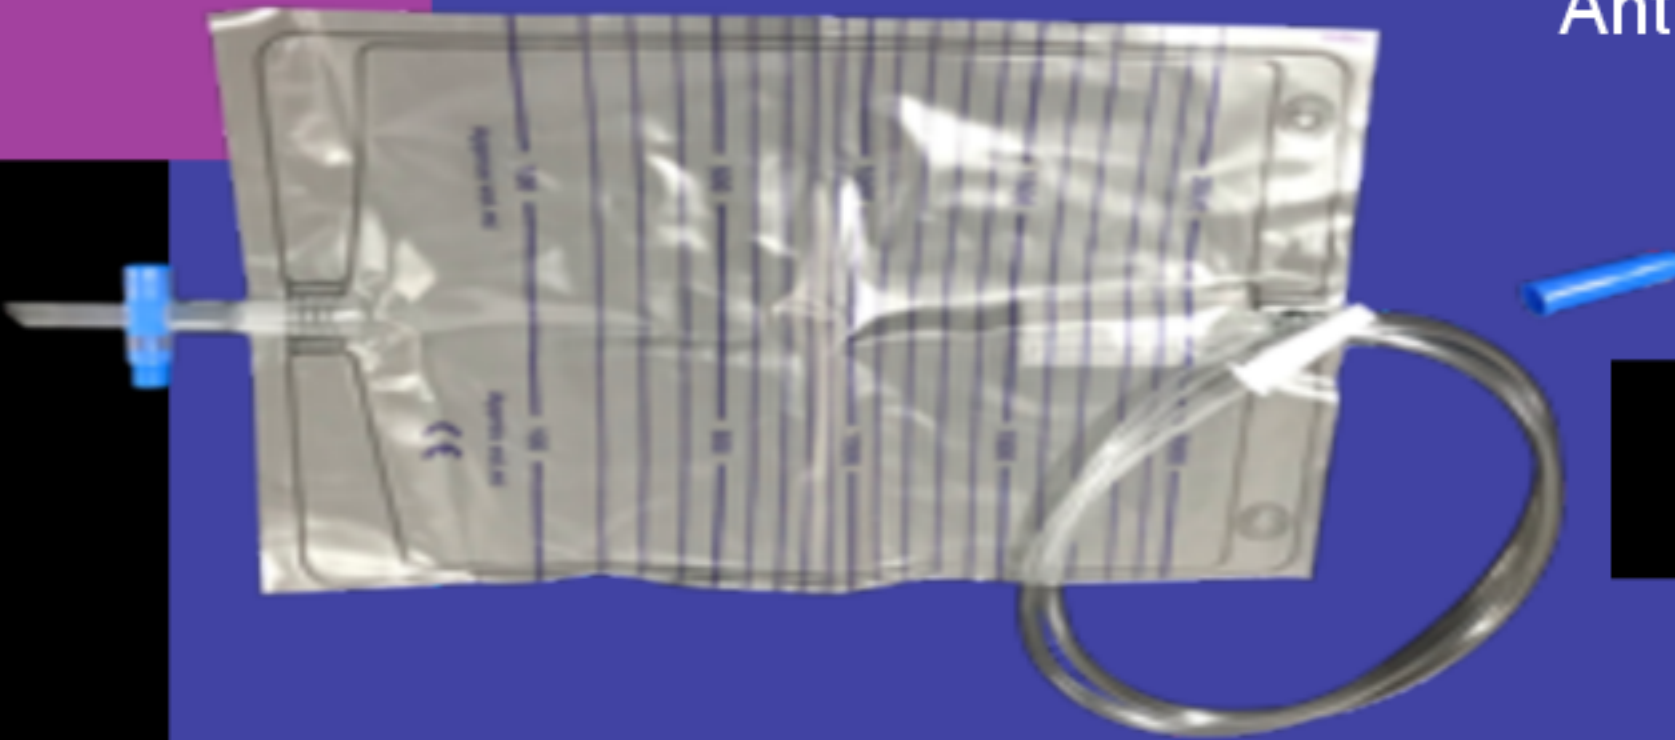

# Urine Bag For **Cat** Use

150mL / 300mL Optional

Anti-Kink Spiral Tube

Anti-Back Flow Design

**10 pieces/bag**

**10 pieces/bag**

**For Dog Use**  
**Anti Kink Tube**

2000 ml

Anti-Back flow design

**Urine Bag**

**100ml & 200ml**

**5 pieces / bag**

**20DPM**

**20 pieces / bag**

# **Blood Bag / Infusion Set**