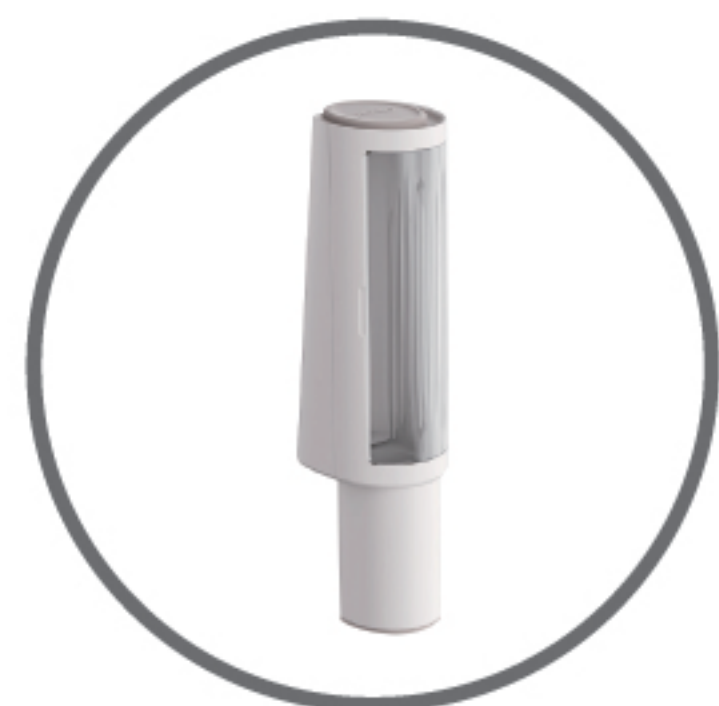

Pet Grooming Vacuum & Dryer

New Product

9-in-1

Flat Nozzle

Soft wind speed, more suitable for fluffy hair.

Comb Nozzle

Combing the hair and styling.

Narrow Flat Nozzle

Soft wind speed, Suitable for blowing deep hair.

Slicker Brush

Slicker brush can clean the dead fur, floating hair and debris in the hair.

Deshedding Tool

Deshedding brush can quickly remove loose hair. Reduce shedding by up to 95% of dead and tangled hair.

Electric Hair Clipper

Electric hair clipper can shave your pet's hair and suck it into the dust cup to prevent it from falling anywhere.

Pet Hair Remover

Pet hair remover is used to clean pet hair on the surface of clothes, sofas and other fabrics.

Nozzle & Clean Brush

Nozzle/clean brush can be used for cleaning the gaps of tables, chairs, desks, sofas and keyboards etc.

4 different clipping combs can be used for different demands of hairstyles.

Strong Suction

Low Noise

Multi Functional

3- Level Adjustment

Model	GDV09
Rated Voltage	100-240V
Rated Power of Vacuuming	550 W
Rated Power of Drying	850 W
N.W.	3.4 KG
G.W.	4.53 KG
Product Size	276×133×296 mm
Package Size	440x340x190 mm
Material	ABS/SS/PP
Vacuum Type	Dry
Dust Cup Capacity	1.3 L
Maximum Vacuum Degree	16 kPa
Maximum Wind Speed	40 m/s
Temperature Regulation Range	40-65 °C
Maximum Noise Level	75 dBA
Hose Length	1.45 m
Cord Length	2 m