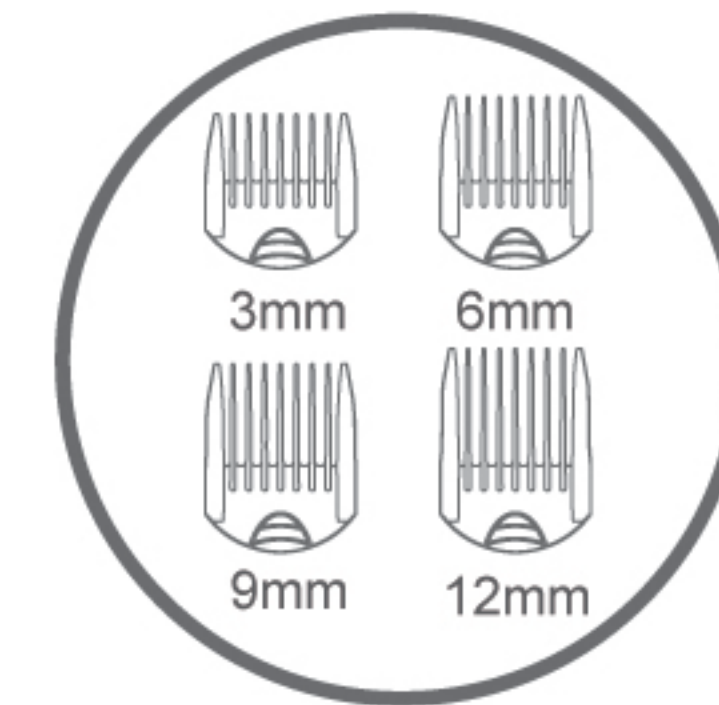

4 different clipping combs can be used for different demands of hairstyles.